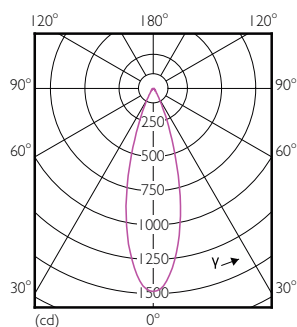

LEDSpots MR16 7W 930 460lm 35D