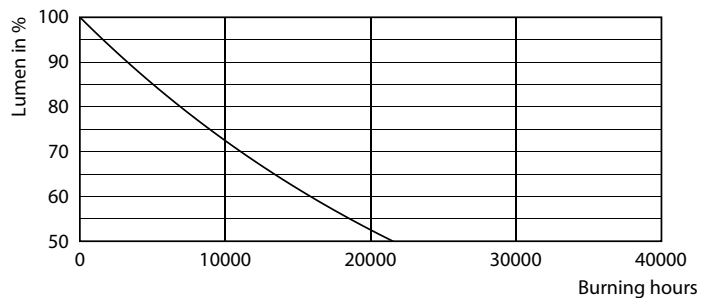

CorePro LEDcapsule MV

Levetid

10K

10K