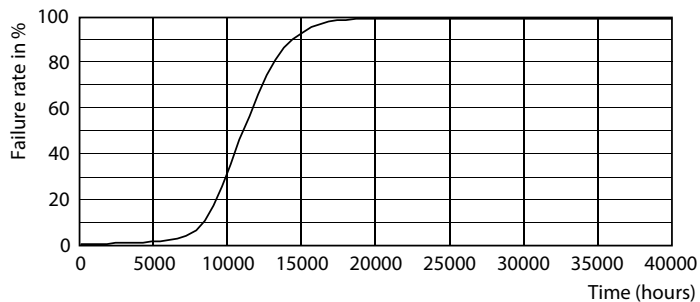

CorePro LEDcapsule MV

Levetid

10K

10K