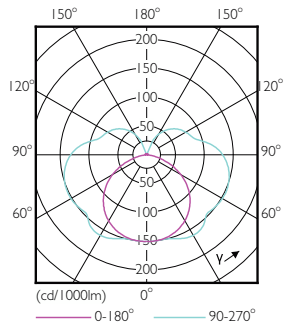

Målskitse

Product	D	C
CorePro LED linear D 14-120W R7S 118 830	29 mm	118 mm

Fotometriske data

General Information 14 Photo Lighting 14 Page 14

General uniform lighting - CorePro LED linear D 14-120W R7S 118 830

Spectral Power Distribution Colour - CorePro LED linear D 14-120W R7S 118 830

CorePro LEDlinear MV

Fotometriske data

Light Distribution Diagram - CorePro LED linear D 14-120W R7S 118 830

Levetid

Life Expectancy Diagram - CorePro LED linear D 14-120W R7S 118 830