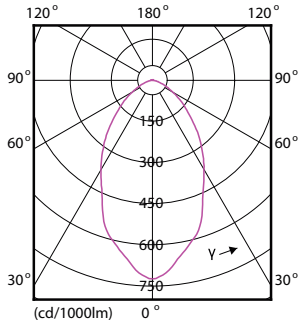

TrueForce LED Industrial and Retail (Highbay – HPI/SON/HPL)

Fotometriske data

TrueForce LEDHIL HPI 250W E40 840 60D