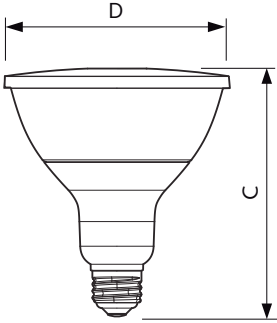

Product data

General Information	
Cap-Base	E27 [E27]
Nominal Lifetime (Nom)	25000 h
Switching Cycle	25000X
Technical Type	13-100W
Light Technical	
Color Code	827 [CCT of 2700K]
Beam Angle (Nom)	25 °
Luminous Flux (Nom)	875 lm
Luminous Flux (Rated) (Nom)	875 lm
Luminous Intensity (Nom)	4000 cd
Color Designation	Warm White (WW)
Rated Beam Angle	25 °
Correlated Color Temperature (Nom)	2700 K
Luminous Efficacy (rated) (Nom)	76.92 lm/W
Color Consistency	<6
Color Rendering Index (Nom)	80
LLMF At End Of Nominal Lifetime (Nom)	70 %
Luminous Flux in 90° Cone (Rated)	875 lm
Operating and Electrical	
Input Frequency	50 Hz

MASTER LEDspot PAR

Material Nr. (12NC)	929001322502
Net Weight (Piece)	0.385 kg

Dimensional drawing

PAR38 220-240V 13-100W 2700K E27 D

Product	D	C
MAS LEDspot CLA D 13-100W 827 PAR38 25D	122 mm	134 mm

Photometric data