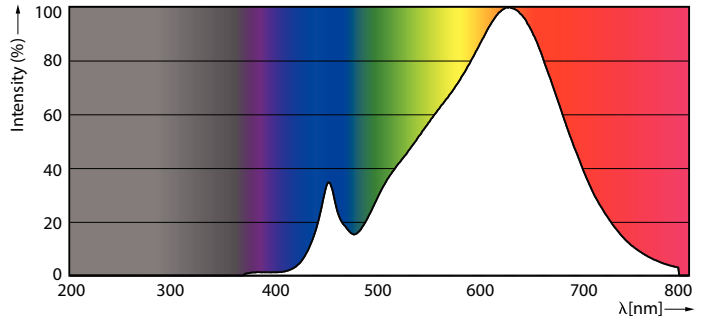

MASTER LEDspot PAR 100W E27 827 25D