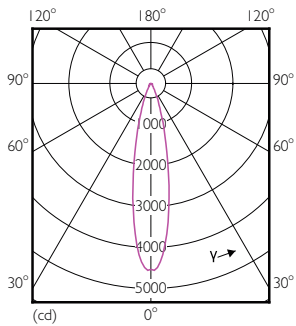

MASTER LEDspot PAR 100W E27 827 25D