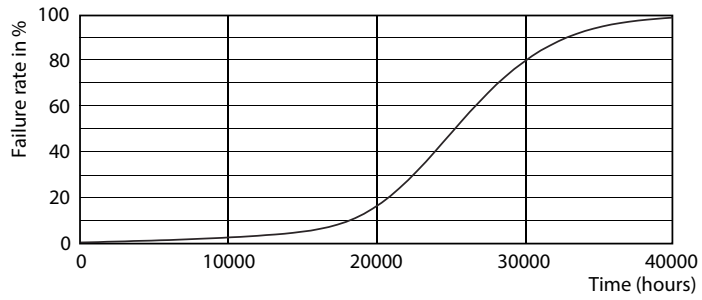

Product data

General Information	
Cap-Base	E27 [E27]
Nominal Lifetime (Nom)	25000 h
Switching Cycle	25000X
Technical Type	13-100W
Light Technical	
Color Code	827 [CCT of 2700K]
Beam Angle (Nom)	25 °
Luminous Flux (Nom)	875 lm
Luminous Flux (Rated) (Nom)	875 lm
Luminous Intensity (Nom)	4000 cd
Color Designation	Warm White (WW)
Rated Beam Angle	25 °
Correlated Color Temperature (Nom)	2700 K
Luminous Efficacy (rated) (Nom)	76.92 lm/W
Color Consistency	<6
Color Rendering Index (Nom)	80
LLMF At End Of Nominal Lifetime (Nom)	70 %
Luminous Flux in 90° Cone (Rated)	875 lm
Operating and Electrical	
Input Frequency	50 Hz

© 2018 Philips Lighting B.V. Page 1/1

MASTER LEDspot PAR 100W E27 827 25D

MASTER LEDspot PAR 100W E27 827 25D

MASTER LEDspot PAR

Lifetime

MASTER LEDspot PAR 50W E27 827 25D

MASTER LEDspot PAR 50W E27 827 25D