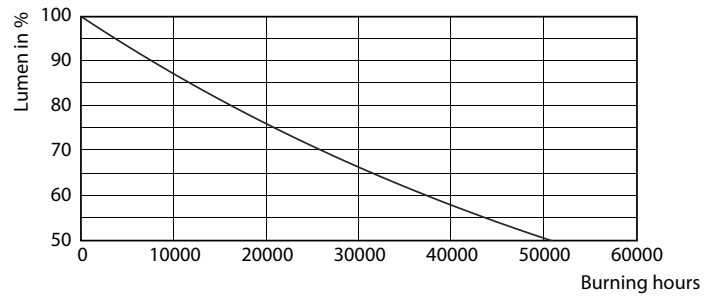

Product data

General Information	
Cap-Base	E27 [E27]
Nominal Lifetime (Nom)	25000 h
Switching Cycle	25000X
Technical Type	13-100W
Light Technical	
Color Code	827 [CCT of 2700K]
Beam Angle (Nom)	25 °
Luminous Flux (Nom)	875 lm
Luminous Flux (Rated) (Nom)	875 lm
Luminous Intensity (Nom)	4000 cd
Color Designation	Warm White (WW)
Rated Beam Angle	25 °
Correlated Color Temperature (Nom)	2700 K
Luminous Efficacy (rated) (Nom)	76.92 lm/W
Color Consistency	<6
Color Rendering Index (Nom)	80
LLMF At End Of Nominal Lifetime (Nom)	70 %
Luminous Flux in 90° Cone (Rated)	875 lm
Operating and Electrical	
Input Frequency	50 Hz

© 2018 Philips Lighting B.V. Page 1/1

MASTER LEDspot PAR 100W E27 827 25D

MASTER LEDspot PAR 100W E27 827 25D

MASTER LEDspot PAR

Lifetime

MASTER LEDspot PAR 50W E27 827 25D

MASTER LEDspot PAR 50W E27 827 25D