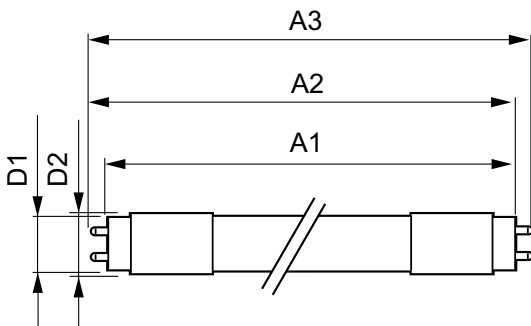

Warnings and Safety

• -

Product data

General Information		Operating and Electrical	
Cap base	G13 [Medium Bi-Pin Fluorescent]	Input frequency	50 to 60 Hz
EU RoHS compliant	Yes	Power (Rated) (Nom)	16 W
Nominal lifetime (nom.)	50000 h	Lamp current (max.)	75 mA
Switching cycle	200,000X	Lamp current (min.)	68 mA
Light Technical		Starting time (nom.)	0.5 s
Colour Code	830 [CCT of 3,000 K]	Warm-up time to 60% light (nom.)	0.5 s
Beam Angle (Nom)	160 °	Power factor (nom.)	0.9
Lamp Luminous Flux 25°C EL (Nom)	2300 lm	Voltage (Nom)	220-240 V
Colour Designation	White (WH)	Temperature	
Colour Temperature, horizontal (Nom)	3000 K	T-ambient (max.)	35 °C
Lamp Luminous Efficacy EM (Nom)	143.00 lm/W	T-ambient (min.)	-20 °C
Colour consistency	<6	T storage (max.)	65 °C
Colour Rendering Index,horiz (Nom)	83	T storage (min.)	-40 °C
LLMF at end of nominal lifetime (nom.)	70 %	T-Case maximum (nom.)	55 °C

MASTER LEDtube EM/Mains

Controls and Dimming

Dimmable	No
----------	----

Mechanical and Housing

Product length	1200 mm
Bulb shape	Tube, double-ended

Approval and Application

Energy efficiency label (EEL)	A++
Energy-saving product	Yes
Approval marks	CE marking RoHS compliance KEMA Keur certificate
Energy consumption kWh/1,000 hours	16 kWh

Product Data

Full product code	871869668736900
Order product name	MASTER LEDtube 1200mm UO 16W 830 T8
EAN/UPC – product	8718696687369
Order code	929001297802
SAP numerator – quantity per pack	1
Numerator – packs per outer box	10
SAP material	929001297802
SAP net weight (piece)	0.251 kg

Dimensional drawing

TLED 4ft 16W-36W 2300lm 160D 3000K G13ND

Product	D1	D2	A1	A2	A3
MASTER LEDtube 1200mm UO 16W 830 T8	25.78 mm	28 mm	1198.2 mm	1205.3 mm	1212.4 mm

Photometric data

LEDtube 1200mm UO 16W 830 T8