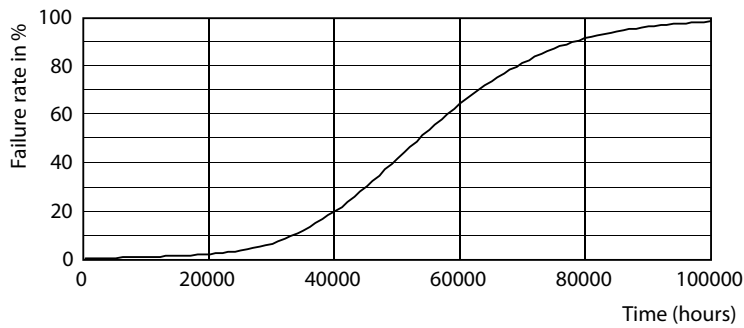

TrueForce LEDHIL 33-125W E27 740 360D FR

Lifetime