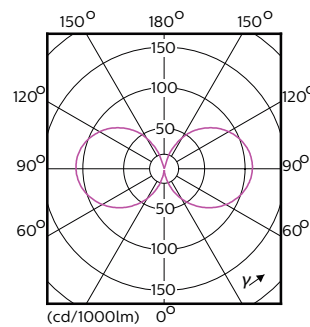

Product data

General Information		Colour Rendering Index,horiz (Nom)	
Cap base	E27 [E27]		70
Nominal lifetime (nom.)	50000 h	LLMF at end of nominal lifetime (nom.)	70 %
Switching cycle	50000X	Operating and Electrical	
Technical type	33-125W	Input frequency	50 to 60 Hz
Light Technical		Power (Rated) (Nom)	33 W
Colour Code	740 [CCT of 4,000 K]	Lamp current (nom.)	165 mA
Beam Angle (Nom)	360 °	Starting time (nom.)	0.5 s
Lamp Luminous Flux 25°C EL (Nom)	4400 lm	Warm-up time to 60% light (nom.)	0.5 s
Lamp Luminous Flux (Nom)	4400 lm	Power factor (nom.)	0.9
Colour Designation	Cool White (CW)	Voltage (Nom)	220-240 V
Colour Temperature, horizontal (Nom)	4000 K	Temperature	
Lamp Luminous Efficacy EM (Nom)	133.33 lm/W	T-Case maximum (nom.)	80 °C
Colour consistency	<6		

IP60

Dimensional drawing

EU Post top 4000lm 4000K E27 ND frost

Product	D	C
TrueForce LED HPL ND 44-33W E27 740 FR	84 mm	178 mm

Photometric data

TrueForce LEDHIL 33-125W E27 740 360D FR

TrueForce LEDHIL E27 740 360D