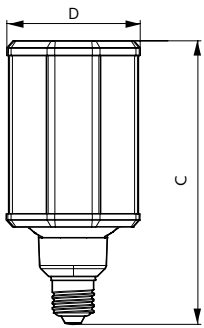

Product data

General Information		Colour Rendering Index,horiz (Nom)	
Cap base	E27 [E27]		70
Nominal lifetime (nom.)	50000 h	LLMF at end of nominal lifetime (nom.)	70 %
Switching cycle	50000X	Operating and Electrical	
Technical type	33-125W	Input frequency	50 to 60 Hz
Light Technical		Power (Rated) (Nom)	33 W
Colour Code	740 [CCT of 4,000 K]	Lamp current (nom.)	165 mA
Beam Angle (Nom)	360 °	Starting time (nom.)	0.5 s
Lamp Luminous Flux 25°C EL (Nom)	4400 lm	Warm-up time to 60% light (nom.)	0.5 s
Lamp Luminous Flux (Nom)	4400 lm	Power factor (nom.)	0.9
Colour Designation	Cool White (CW)	Voltage (Nom)	220-240 V
Colour Temperature, horizontal (Nom)	4000 K	Temperature	
Lamp Luminous Efficacy EM (Nom)	133.33 lm/W	T-Case maximum (nom.)	80 °C
Colour consistency	<6		

Product Data

Full product code	871869668698000
Order product name	TrueForce LED HPL ND 44-33W E27 740 FR
EAN/UPC – product	8718696686980
Order code	929001296502
Numerator – quantity per pack	1
Numerator – packs per outer box	6
Material no. (12NC)	929001296502
Net weight (piece)	0.350 kg

IP60

Dimensional drawing

EU Post top 4000lm 4000K E27 ND frost

Product	D	C
TrueForce LED HPL ND 44-33W E27 740 FR	84 mm	178 mm

Photometric data

TrueForce LEDHIL 33-125W E27 740 360D FR

TrueForce LEDHIL E27 740 360D