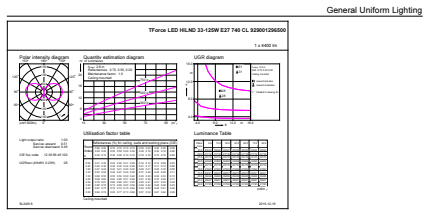

TrueForce LED Public (Urban/Road – HPL/SON)

Photometric data