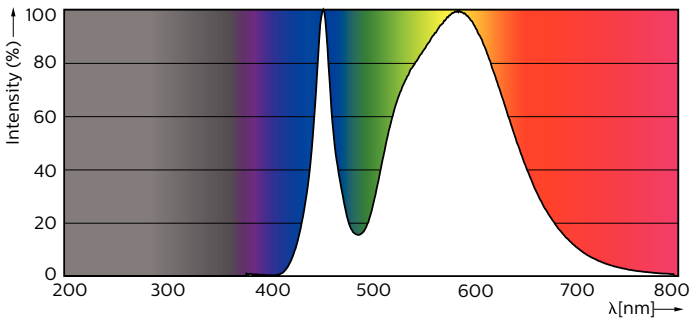

Product data

General Information		Colour Rendering Index,horiz (Nom)	
Cap base	E27 [E27]		70
Nominal lifetime (nom.)	50000 h	LLMF at end of nominal lifetime (nom.)	70 %
Switching cycle	50000X	Operating and Electrical	
Technical type	33-125W	Input frequency	50 to 60 Hz
Light Technical		Power (Rated) (Nom)	33 W
Colour Code	740 [CCT of 4,000 K]	Lamp current (nom.)	165 mA
Beam Angle (Nom)	360 °	Starting time (nom.)	0.5 s
Lamp Luminous Flux 25°C EL (Nom)	4400 lm	Warm-up time to 60% light (nom.)	0.5 s
Lamp Luminous Flux (Nom)	4400 lm	Power factor (nom.)	0.9
Colour Designation	Cool White (CW)	Voltage (Nom)	220-240 V
Colour Temperature, horizontal (Nom)	4000 K	Temperature	
Lamp Luminous Efficacy EM (Nom)	133.33 lm/W	T-Case maximum (nom.)	80 °C
Colour consistency	<6		

IP60

Dimensional drawing

EU Post top 4000lm 4000K E27 ND frost

Product	D	C
TrueForce LED HPL ND 44-33W E27 740 FR	84 mm	178 mm

Photometric data

TrueForce LEDHIL 33-125W E27 740 360D FR

TrueForce LEDHIL E27 740 360D