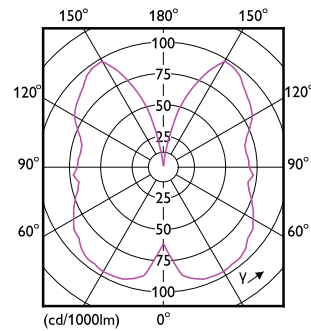

Fotometriske data

Spectral Power Distribution Colour - CLA LEDBulb D 5.5-25W T32 E27 GOLD SP CL

Light Distribution Diagram - CLA LEDBulb D 5.5-25W T32 E27 GOLD SP CL

General Uniform Lighting

General uniform lighting - CLA LEDBulb D 5.5-25W T32 E27 GOLD SP CL