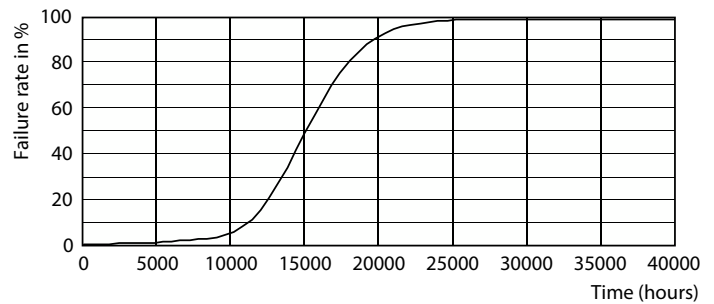

Life Expectancy Diagram - CLA LEDBulb D 5.5-25W T32 E27 GOLD SP CL