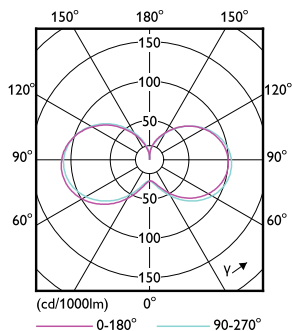

TrueForce Core LED Public (byområder/vejbelysning – HPL/SON)

Fotometriske data

LED TForce Core PT 30-27W E27 others frosted 830 ND