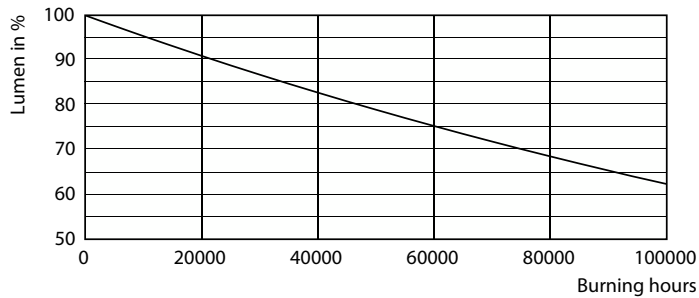

MASTER LEDtube EM/Mains

Fotometriske data

Levetid

Life Expectancy Diagram - MAS LEDtube 1200mm HO 12.5W 840 T8