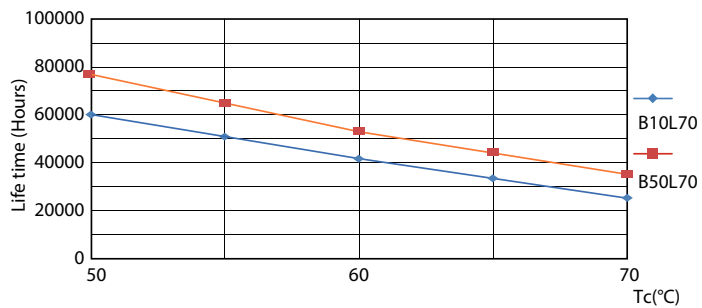

MASTER LEDtube EM/Mains

Levetid

Life Expectancy Diagram - MAS LEDtube 1200mm HO 12.5W 840 T8