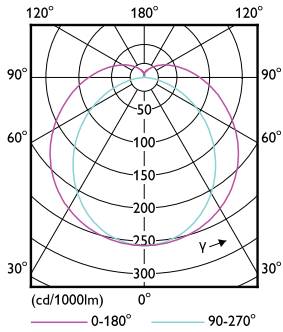

MASTER LEDtube EM/Mains

Fotometriske data

Light Distribution Diagram - MAS LEDtube 1200mm HO 12.5W 840 T8