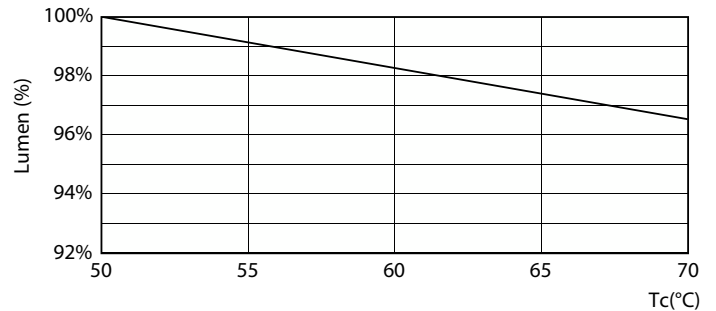

Lumen Maintenance Diagram - MAS LEDtube 1200mm HO 12.5W 840 T8