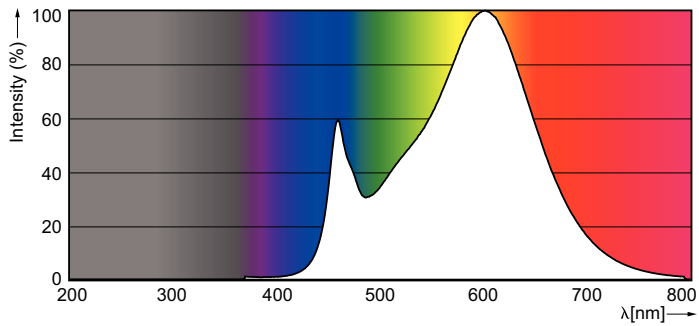

CorePro LEDlinear MV

Product data

Full product code	871869657879700
Order product name	CorePro LED linear R7S 118mm 14-100W 830 D
EAN/UPC – product	8718696578797
Order code	57879700
SAP numerator – quantity per pack	1

Numerator – packs per outer box	10
SAP material	929001243702
Net Weight (Piece)	0.095 kg

Dimensional drawing

C

Product	D	C
CorePro LED linear R7S 118mm 14-100W 830 D	29 mm	118 mm

CorePro LED linear R7S 118mm 14-100W 830 D

Photometric data

LED Lamps, CorePro R7S 118mm 14-100W /830 D

LED Lamps, CorePro R7S 118mm 14-100W /830 D