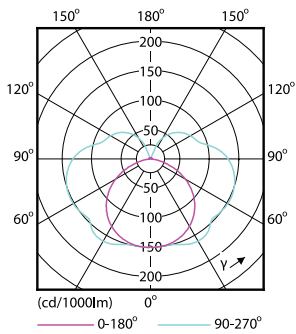

Product data

General information		Wattage equivalent	
Cap base	R7S [R7s]		100 W
EU RoHS compliant	Yes	Starting time (nom.)	0.5 s
Nominal lifetime (nom.)	15000 h	Warm-up time to 60% light (nom.)	0.5 s
Switching cycle	50000	Power factor (nom.)	0.8
Technical type	14-100W	Voltage (Nom)	220-240 V
	Sphere		
Tier	CorePro		
Light technical		Temperature	
Colour Code	830 [CCT of 3,000 K]	T-Case maximum (nom.)	90 °C
Luminous flux (nom.)	1600 lm		
Colour designation	White (WH)	Controls and dimming	
Correlated Colour Temperature (Nom)	3000 K	Dimmable	Only with specific dimmers
Luminous efficacy (rated) (nom.)	114.29 lm/W		
Colour consistency	<6	Mechanical and housing	
Colour rendering index (nom.)	80	Bulb shape	Linear
LLMF at end of nominal lifetime (nom.)	70 %		
Operating and electrical		Approval and application	
Input frequency	50 to 60 Hz	Energy Efficiency Class	E
Power (Rated) (Nom)	14 W	Energy-saving product	Yes
Lamp current (nom.)	74 mA	Suitable for accent lighting	No
		Energy consumption kWh/1,000 hours	14 kWh 465216

Numerator – packs per outer box	10
SAP material	929001243702
Net Weight (Piece)	0.095 kg

Dimensional drawing

C

Product	D	C
CorePro LED linear R7S 118mm 14-100W 830 D	29 mm	118 mm

CorePro LED linear R7S 118mm 14-100W 830 D

Photometric data

LED Lamps, CorePro R7S 118mm 14-100W /830 D

LED Lamps, CorePro R7S 118mm 14-100W /830 D

LED Lamps, CorePro R7S 118mm 14-100W /830 D

CorePro LEDlinear MV