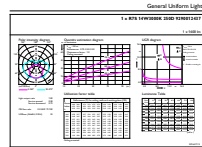

Product data

General information		Wattage equivalent	
Cap base	R7S [R7s]		100 W
EU RoHS compliant	Yes	Starting time (nom.)	0.5 s
Nominal lifetime (nom.)	15000 h	Warm-up time to 60% light (nom.)	0.5 s
Switching cycle	50000	Power factor (nom.)	0.8
Technical type	14-100W	Voltage (Nom)	220-240 V
	Sphere		
Tier	CorePro		
Light technical		Temperature	
Colour Code	830 [CCT of 3,000 K]	T-Case maximum (nom.)	90 °C
Luminous flux (nom.)	1600 lm		
Colour designation	White (WH)	Controls and dimming	
Correlated Colour Temperature (Nom)	3000 K	Dimmable	Only with specific dimmers
Luminous efficacy (rated) (nom.)	114.29 lm/W		
Colour consistency	<6	Mechanical and housing	
Colour rendering index (nom.)	80	Bulb shape	Linear
LLMF at end of nominal lifetime (nom.)	70 %		
Operating and electrical		Approval and application	
Input frequency	50 to 60 Hz	Energy Efficiency Class	E
Power (Rated) (Nom)	14 W	Energy-saving product	Yes
Lamp current (nom.)	74 mA	Suitable for accent lighting	No
		Energy consumption kWh/1,000 hours	14 kWh 465216

Numerator – packs per outer box	10
SAP material	929001243702
Net Weight (Piece)	0.095 kg

Dimensional drawing

C

Product	D	C
CorePro LED linear R7S 118mm 14-100W 830 D	29 mm	118 mm

CorePro LED linear R7S 118mm 14-100W 830 D

Photometric data

LED Lamps, CorePro R7S 118mm 14-100W /830 D

LED Lamps, CorePro R7S 118mm 14-100W /830 D

LED Lamps, CorePro R7S 118mm 14-100W /830 D

CorePro LEDlinear MV