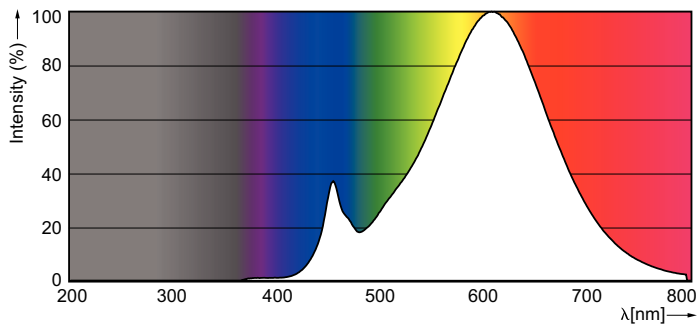

MASTER LEDspot PAR

Numerator - Quantity Per Pack	1
Numerator - Packs per outer box	6
Material Nr. (12NC)	929001244102

Net Weight (Piece)	0.202 kg

Dimensional drawing

Product	D	C
MASLEDspot D 8.5-75W 827WW PAR30S 25D	92 mm	93 mm

Photometric data