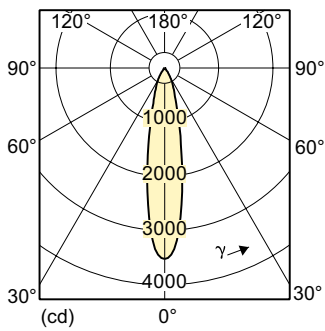

Photometric data

PAR30S 9.5W-90W /827 25D E27 D