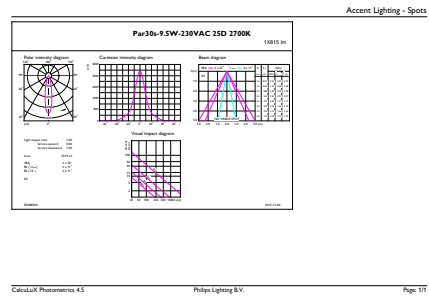

Photometric data

PAR30S 9.5W-90W /827 25D E27 D