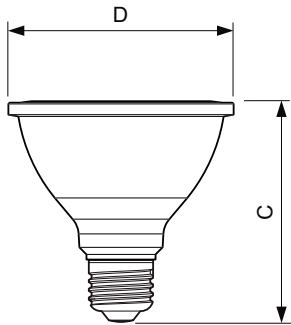

### Product data

General Information	
Cap-Base	E27 [ E27]
Nominal Lifetime (Nom)	40000 h
Switching Cycle	50000X
Technical Type	8-75W
Light Technical	
Color Code	827 [ CCT of 2700K]
Beam Angle (Nom)	25°
Light Distribution	Medium beam 25°
Luminous Flux (Nom)	760 lm
Luminous Flux (Rated) (Nom)	760 lm
Luminous Intensity (Nom)	2600 cd
Color Designation	Warm White (WW)
Rated Beam Angle	25°
Correlated Color Temperature (Nom)	2700 K
Luminous Efficacy (rated) (Nom)	85 lm/W
Color Consistency	<6
Color Rendering Index (Nom)	80
LLMF At End Of Nominal Lifetime (Nom)	70 %
Luminous Flux in 90° Cone (Rated)	720 lm

# MASTER LEDspot PAR

Numerator - Quantity Per Pack	1
Numerator - Packs per outer box	6
Material Nr. (12NC)	929001244102

Net Weight (Piece)	0.202 kg
--------------------	----------

## Dimensional drawing

PAR30S 230V 8W-75W 635lm 25D 2700K E27 D

Product	D	C
MASLEDspot D 8.5-75W 827WW PAR30S 25D	92 mm	93 mm