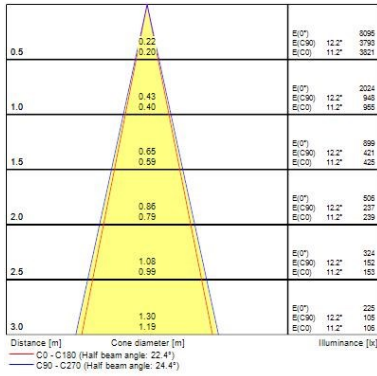

Convenio

CONVENIO LINEAR SPOT WHITE 12V 400MM KIT EU

0043327

Optical data

Fixture luminous flux (lm)	600
Luminaire efficacy (lm/W)	70
Colour temperature (K)	3000
Light colour	Warm White
CRI (Ra)	80
Colour Consistency (SDCM)	5
Adjustable chromaticity	N
Beam Angle (°)	25

Electrical data

Total power consumption (W)	8.5
Mains voltage (V)	220-240V
Electrical protection	Class II
Transformer required	Yes

Physical data

Housing colour	White
IP rating	IP20
Nominal Product Length (mm)	400
Nominal Product Width (mm)	30
Nominal Product Height (mm)	15
Weight (kg)	0.327

Packaging

Single packaging type	Carton
Product EAN number	5410288433271
Packaging single length / height (cm)	41.7
Packaging single width (cm)	6.2
Packaging single depth (cm)	4.6
DUN14 (outer)	15410288433278
Units per outer package	20
Packaging outer length / height (cm)	43.6
Packaging outer width (cm)	25.2
Packaging outer depth (cm)	27.4

Safety data

Optimal operating condition (°C)	-20-30
----------------------------------	--------

PHOTOMETRY

Convenio CONVENIO LINEAR SPOT WHITE 12V 400MM KIT EU 0043327

TECHNICAL DRAWINGS