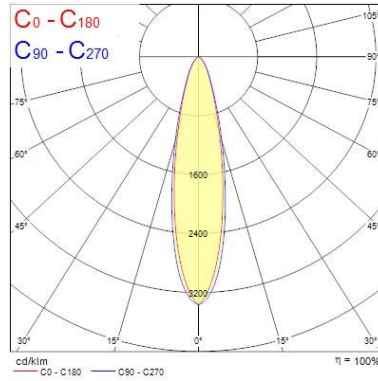

Electrical data

Total power consumption (W)	8.5
Mains voltage (V)	220-240V
Electrical protection	Class II
Transformer required	Yes

Physical data

Housing colour	White
IP rating	IP20
Nominal Product Length (mm)	400
Nominal Product Width (mm)	30
Nominal Product Height (mm)	15
Weight (kg)	0.327

Packaging

Single packaging type	Carton
Product EAN number	5410288433271
Packaging single length / height (cm)	41.7
Packaging single width (cm)	6.2
Packaging single depth (cm)	4.6
DUN14 (outer)	15410288433278
Units per outer package	20
Packaging outer length / height (cm)	43.6
Packaging outer width (cm)	25.2
Packaging outer depth (cm)	27.4

Safety data

Optimal operating condition (°C)	-20-30
----------------------------------	--------

PHOTOMETRY

Convenio CONVENIO LINEAR SPOT WHITE 12V 400MM KIT EU 0043327

TECHNICAL DRAWINGS