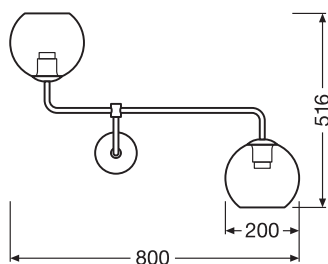

TECHNICAL DATA

Electrical data

Nominal voltage	220...240 V
Mains frequency	50...60 Hz
Protection class	I
Operating mode	Mains voltage

Dimensions & Weight

Diameter	200,00 mm
Length	800,00 mm
Height	516,00 mm
Product weight	1320,00 g