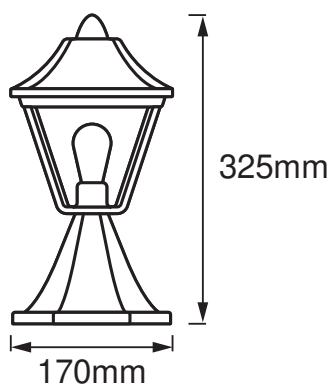

Nominal voltage	220...240 V
Mains frequency	50...60 Hz
Protection class	I
Operating mode	Mains voltage

**Dimensions & Weight**

Length	170.00 mm
Width	170.00 mm
Height	325.00 mm
Product weight	555.00 g

**Materials & Colors**