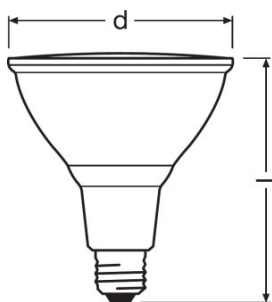

Photometrical data

Nominal luminous flux	300 lm
Rated luminous flux	300 lm
Lumen main.fact.at end of nom.life time	0.70
Light color (designation)	Green
Luminous flux	300 lm
Color rendering index Ra	-

Light technical data

Warm-up time (60 %)	< 0.50 s
Starting time	< 0.5 s

Dimensions & weight

Overall length	134.0 mm
Diameter	122.0 mm
Outer bulb	PAR121
Length	134.0 mm
Maximum diameter	122.0 mm

Temperatures & operating conditions