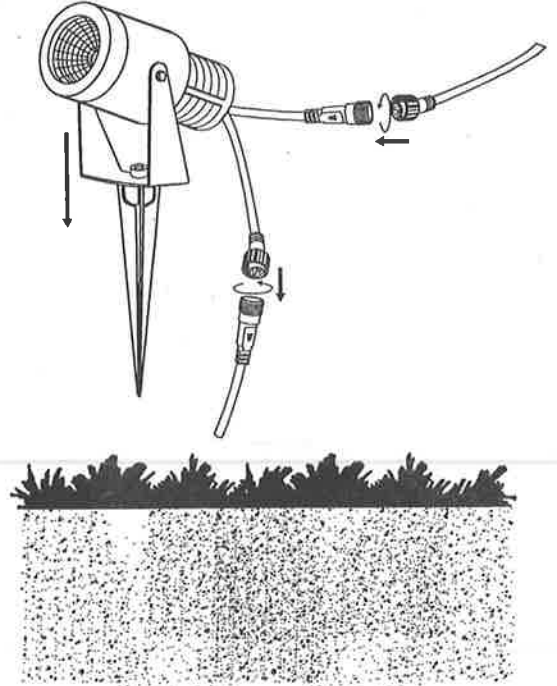

GARDEN 24 SPOT 3W/6W/9W

106929 106930 106931

Technical Data

Voltage	24V
Power	3W/6W/9W
IP Class	IP 44

Markslojd AB
Gränevägen 5 S-511 62 Skene
Sweden
www.markslojd.com