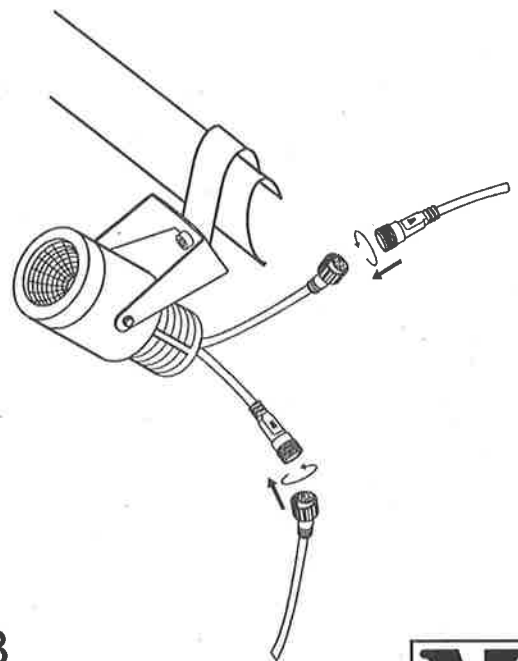

GARDEN 24 SPOT 3W/6W/9W

106929 106930 106931

Technical Data

Voltage	24V
Power	3W/6W/9W
IP Class	IP 44

Markslojd AB
Gränevägen 5 S-511 62 Skene
Sweden
www.markslojd.com