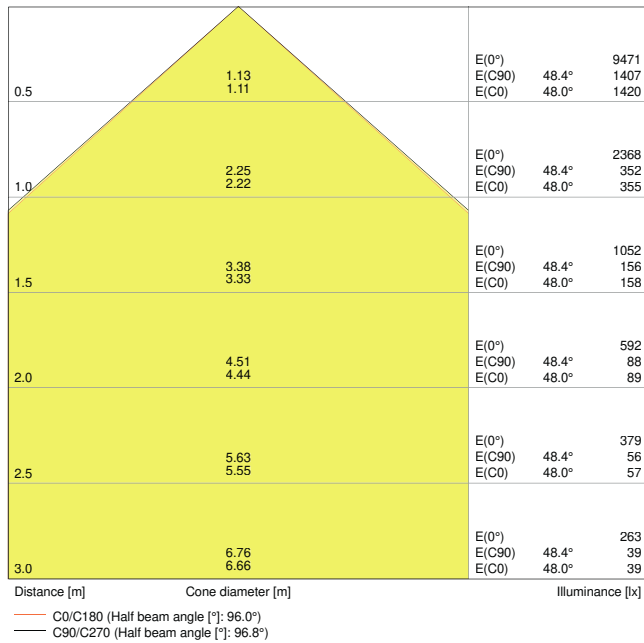

### Product features

- Luminaire efficacy: up to 110 lm/W
- Symmetrical beam angle: 100° x 100°
- Mounting bracket for up to 180° tilting
- Type of protection: IP65
- Impact resistance: IK07
- Ambient temperature in operation: -20...+50 °C
- Connection via 1 m cable, wiring required

**Photometrical data**

Luminous flux	5500 lm
Luminous efficacy	110 lm/W
Color temperature	4000 K
Light color (designation)	Cool White
Color rendering index Ra	$\geq$ 80
Standard deviation of color matching	$\leq$ 5 sdc <sub>m</sub>
Photobiological safety group acc. to EN62778	RG1
Photobiological safety group acc. to EN62471	RG0
Beam angle	100 ° x 100 °