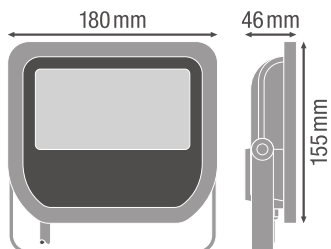

### Product features

- Luminaire efficacy: up to 110 lm/W
- Symmetrical beam angle: 100° x 100°
- Mounting bracket for up to 180° tilting
- Type of protection: IP65
- Impact resistance: IK07
- Ambient temperature in operation: -20...+50 °C
- Connection via 1 m cable, wiring required

**Photometrical data**

Luminous flux	5500 lm
Luminous efficacy	110 lm/W
Color temperature	4000 K
Light color (designation)	Cool White
Color rendering index Ra	$\geq$ 80
Standard deviation of color matching	$\leq$ 5 sdc <sub>m</sub>
Photobiological safety group acc. to EN62778	RG1
Photobiological safety group acc. to EN62471	RG0
Beam angle	100 ° x 100 °

### Dimensions & Weight

Length	155.00 mm
Width	180.00 mm
Height	46.00 mm
Product weight	930.00 g
Cable length	1000 mm