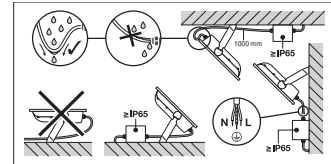

References / Links

– For Guarantee see www.ledvance.com/guarantee

DISCLAIMER

Subject to change without notice. Errors and omission excepted. Always make sure to use the most recent release.