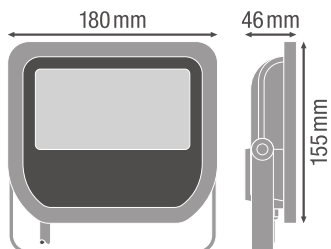

### Product features

- Luminaire efficacy: up to 110 lm/W
- Symmetrical beam angle: 100° x 100°
- Mounting bracket for up to 180° tilting
- Type of protection: IP65
- Impact resistance: IK07
- Ambient temperature in operation: -20...+50 °C
- Connection via 1 m cable, wiring required

**Photometrical data**

Luminous flux	5250 lm
Luminous efficacy	105 lm/W
Color temperature	3000 K
Light color (designation)	Warm White
Color rendering index Ra	$\geq 80$
Standard deviation of color matching	$\leq 5$ sdc <sub>m</sub>
Photobiological safety group acc. to EN62778	RG1
Photobiological safety group acc. to EN62471	RG0
Beam angle	100 ° x 100 °

### Dimensions & Weight

Length	155.00 mm
Width	180.00 mm
Height	46.00 mm
Product weight	930.00 g
Cable length	1000 mm