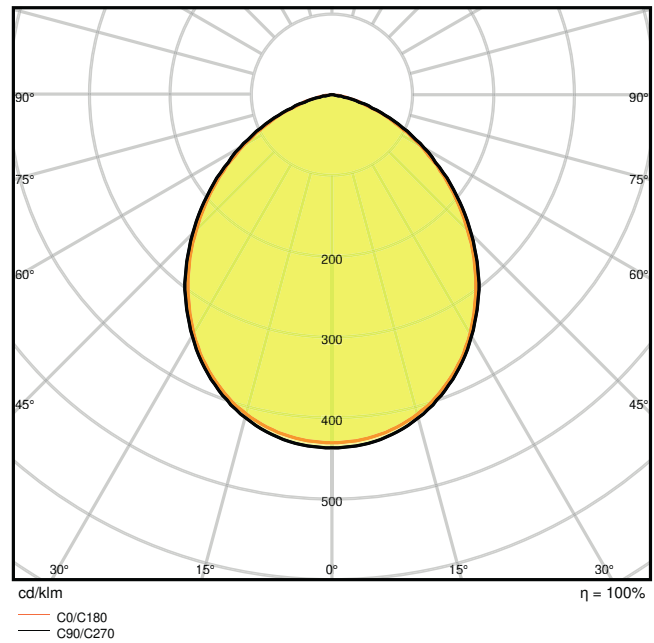

LDC typ polar