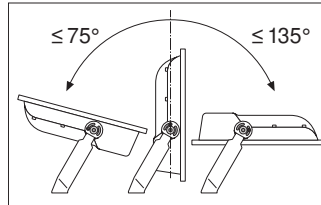

References / Links

– For Guarantee see www.ledvance.com/guarantee

DISCLAIMER

Subject to change without notice. Errors and omission excepted. Always make sure to use the most recent release.