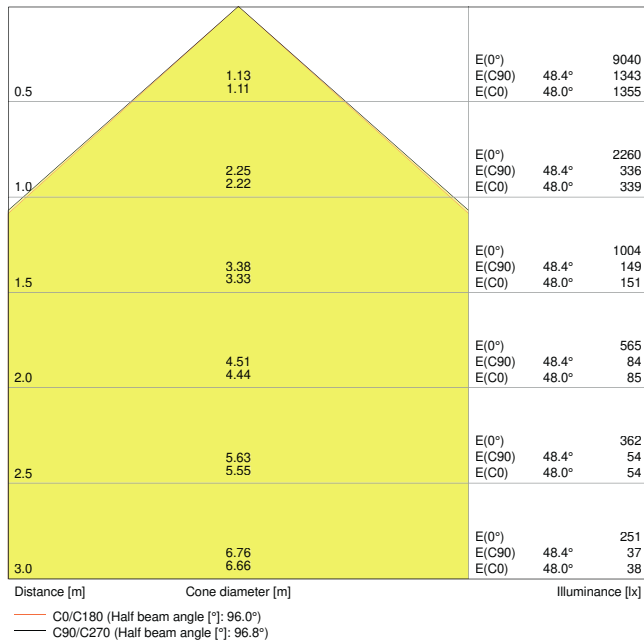

### Product features

- Luminaire efficacy: up to 110 lm/W
- Symmetrical beam angle: 100° x 100°
- Mounting bracket for up to 180° tilting
- Type of protection: IP65
- Impact resistance: IK07
- Ambient temperature in operation: -20...+50 °C
- Connection via 1 m cable, wiring required

**Photometrical data**

Luminous flux	5250 lm
Luminous efficacy	105 lm/W
Color temperature	3000 K
Light color (designation)	Warm White
Color rendering index Ra	$\geq 80$
Standard deviation of color matching	$\leq 5$ sdc <sub>m</sub>
Photobiological safety group acc. to EN62778	RG1
Photobiological safety group acc. to EN62471	RG0
Beam angle	100 ° x 100 °