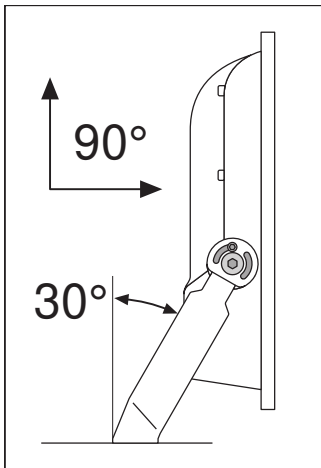

References / Links

– For Guarantee see www.ledvance.com/guarantee

DISCLAIMER

Subject to change without notice. Errors and omission excepted. Always make sure to use the most recent release.